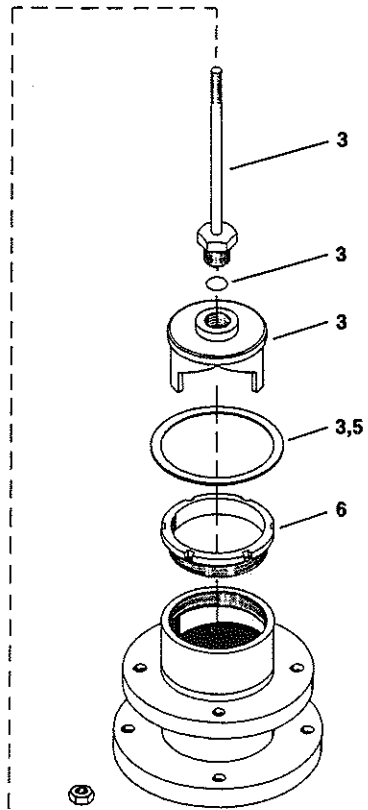

Valve

VB-9313 Series 2-1/2" thru 3" Screwed End, 2-1/2" thru 6" Flanged End Mixing Valves

For Use With: VA-9313; VC-9313; VK-9313; VM-9313; VP-9313; VS-9313, VU-9313

Valve Body Part No.	Size & Port	Packing	Bracket Nut	Valve Repair Kit Includes Packing Stem & Plug Assm. Bottom Gasket	Current Bonnet Assembly* Includes Packing & Bracket Nut	Bottom Gasket	Seat Ring**
	Item No.	1	2	3	4	5	6
VB-9313-0-4-12	2-1/2" Port 12	YBA-651-1	OYBB-225	RYB-931-12	YBA-652	BYRZ-13-12	RYB-9213-101-0-12
VB-9313-0-4-13	3" Port 13	YBA-651-1	OYBB-225	RYB-931-13	YBA-652	BYRZ-13-13	RYB-9213-101-0-13
VB-9313-0-5-12	2-1/2" Port 12	YBA-651-1	OYBB-225	RYB-931-12	YBA-652	BYRZ-13-12	RYB-9213-101-0-12
VB-9313-0-5-13	3" Port 13	YBA-651-1	OYBB-225	RYB-931-13	YBA-652	BYRZ-13-13	RYB-9213-101-0-13
VB-9313-0-5-14	4" Port 14	YBA-651-1	OYBB-225	RYB-931-14	YBA-652	BYRZ-13-14	RYB-9213-101-0-14
VB-9313-0-5-15	5" Port 15	YBA-651-1	OYBB-225	RYB-931-15	YBA-652	BYRZ-13-15	RYB-9213-101-0-15
VB-9313-0-5-16	6" Port 16	YBA-651-1	OYBB-225	RYB-931-16	YBA-652	BYRZ-13-16	RYB-9213-101-0-16

*Direct replacement for old style.

**Replacement for top or bottom seat.

Old Style*

(4 Req'd) 1,3

Current Bonnet Assembly

*Replace with current bonnet assembly (YBA-652) if any of the old style packing components — no longer available — require replacement. The old style bonnet assembly can easily be identified by noting the large hex head packing gland nut with internal threads.

Note: VB-9313-0-4-12 and VB-9313-0-4-13 bodies are screwed end.

VB-9313

MAINTENANCE PARTS