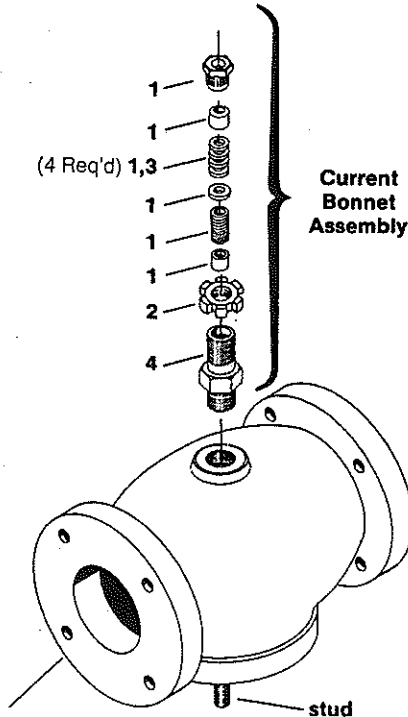

Valve

VB-9313 Series 2-1/2" thru 3" Screwed End, 2-1/2" thru 6" Flanged End Mixing Valves

For Use With: VA-9313; VC-9313; VK-9313; VM-9313; VP-9313; VS-9313, VU-9313

Valve Body Part No.	Size & Port	Packing	Bracket Nut	Valve Repair Kit Includes Packing Stem & Plug Assm. Bottom Gasket	Current Bonnet Assembly* Includes Packing & Bracket Nut	Bottom Gasket	Seat Ring**
	Item No.	1	2	3	4	5	6
VB-9313-0-4-12	2-1/2" Port 12	YBA-651-1	OYBB-225	RYB-931-12	YBA-652	BYRZ-13-12	RYB-9213-101-0-12
VB-9313-0-4-13	3" Port 13	YBA-651-1	OYBB-225	RYB-931-13	YBA-652	BYRZ-13-13	RYB-9213-101-0-13
VB-9313-0-5-12	2-1/2" Port 12	YBA-651-1	OYBB-225	RYB-931-12	YBA-652	BYRZ-13-12	RYB-9213-101-0-12
VB-9313-0-5-13	3" Port 13	YBA-651-1	OYBB-225	RYB-931-13	YBA-652	BYRZ-13-13	RYB-9213-101-0-13
VB-9313-0-5-14	4" Port 14	YBA-651-1	OYBB-225	RYB-931-14	YBA-652	BYRZ-13-14	RYB-9213-101-0-14
VB-9313-0-5-15	5" Port 15	YBA-651-1	OYBB-225	RYB-931-15	YBA-652	BYRZ-13-15	RYB-9213-101-0-15
VB-9313-0-5-16	6" Port 16	YBA-651-1	OYBB-225	RYB-931-16	YBA-652	BYRZ-13-16	RYB-9213-101-0-16

*Direct replacement for old style.

**Replacement for top or bottom seat.

Old Style*

(4 Req'd) 1,3

Current Bonnet Assembly

*Replace with current bonnet assembly (YBA-652) if any of the old style packing components — no longer available — require replacement. The old style bonnet assembly can easily be identified by noting the large hex head packing gland nut with internal threads.

Note: VB-9313-0-4-12 and VB-9313-0-4-13 bodies are screwed end.

VB-9313

MAINTENANCE PARTS